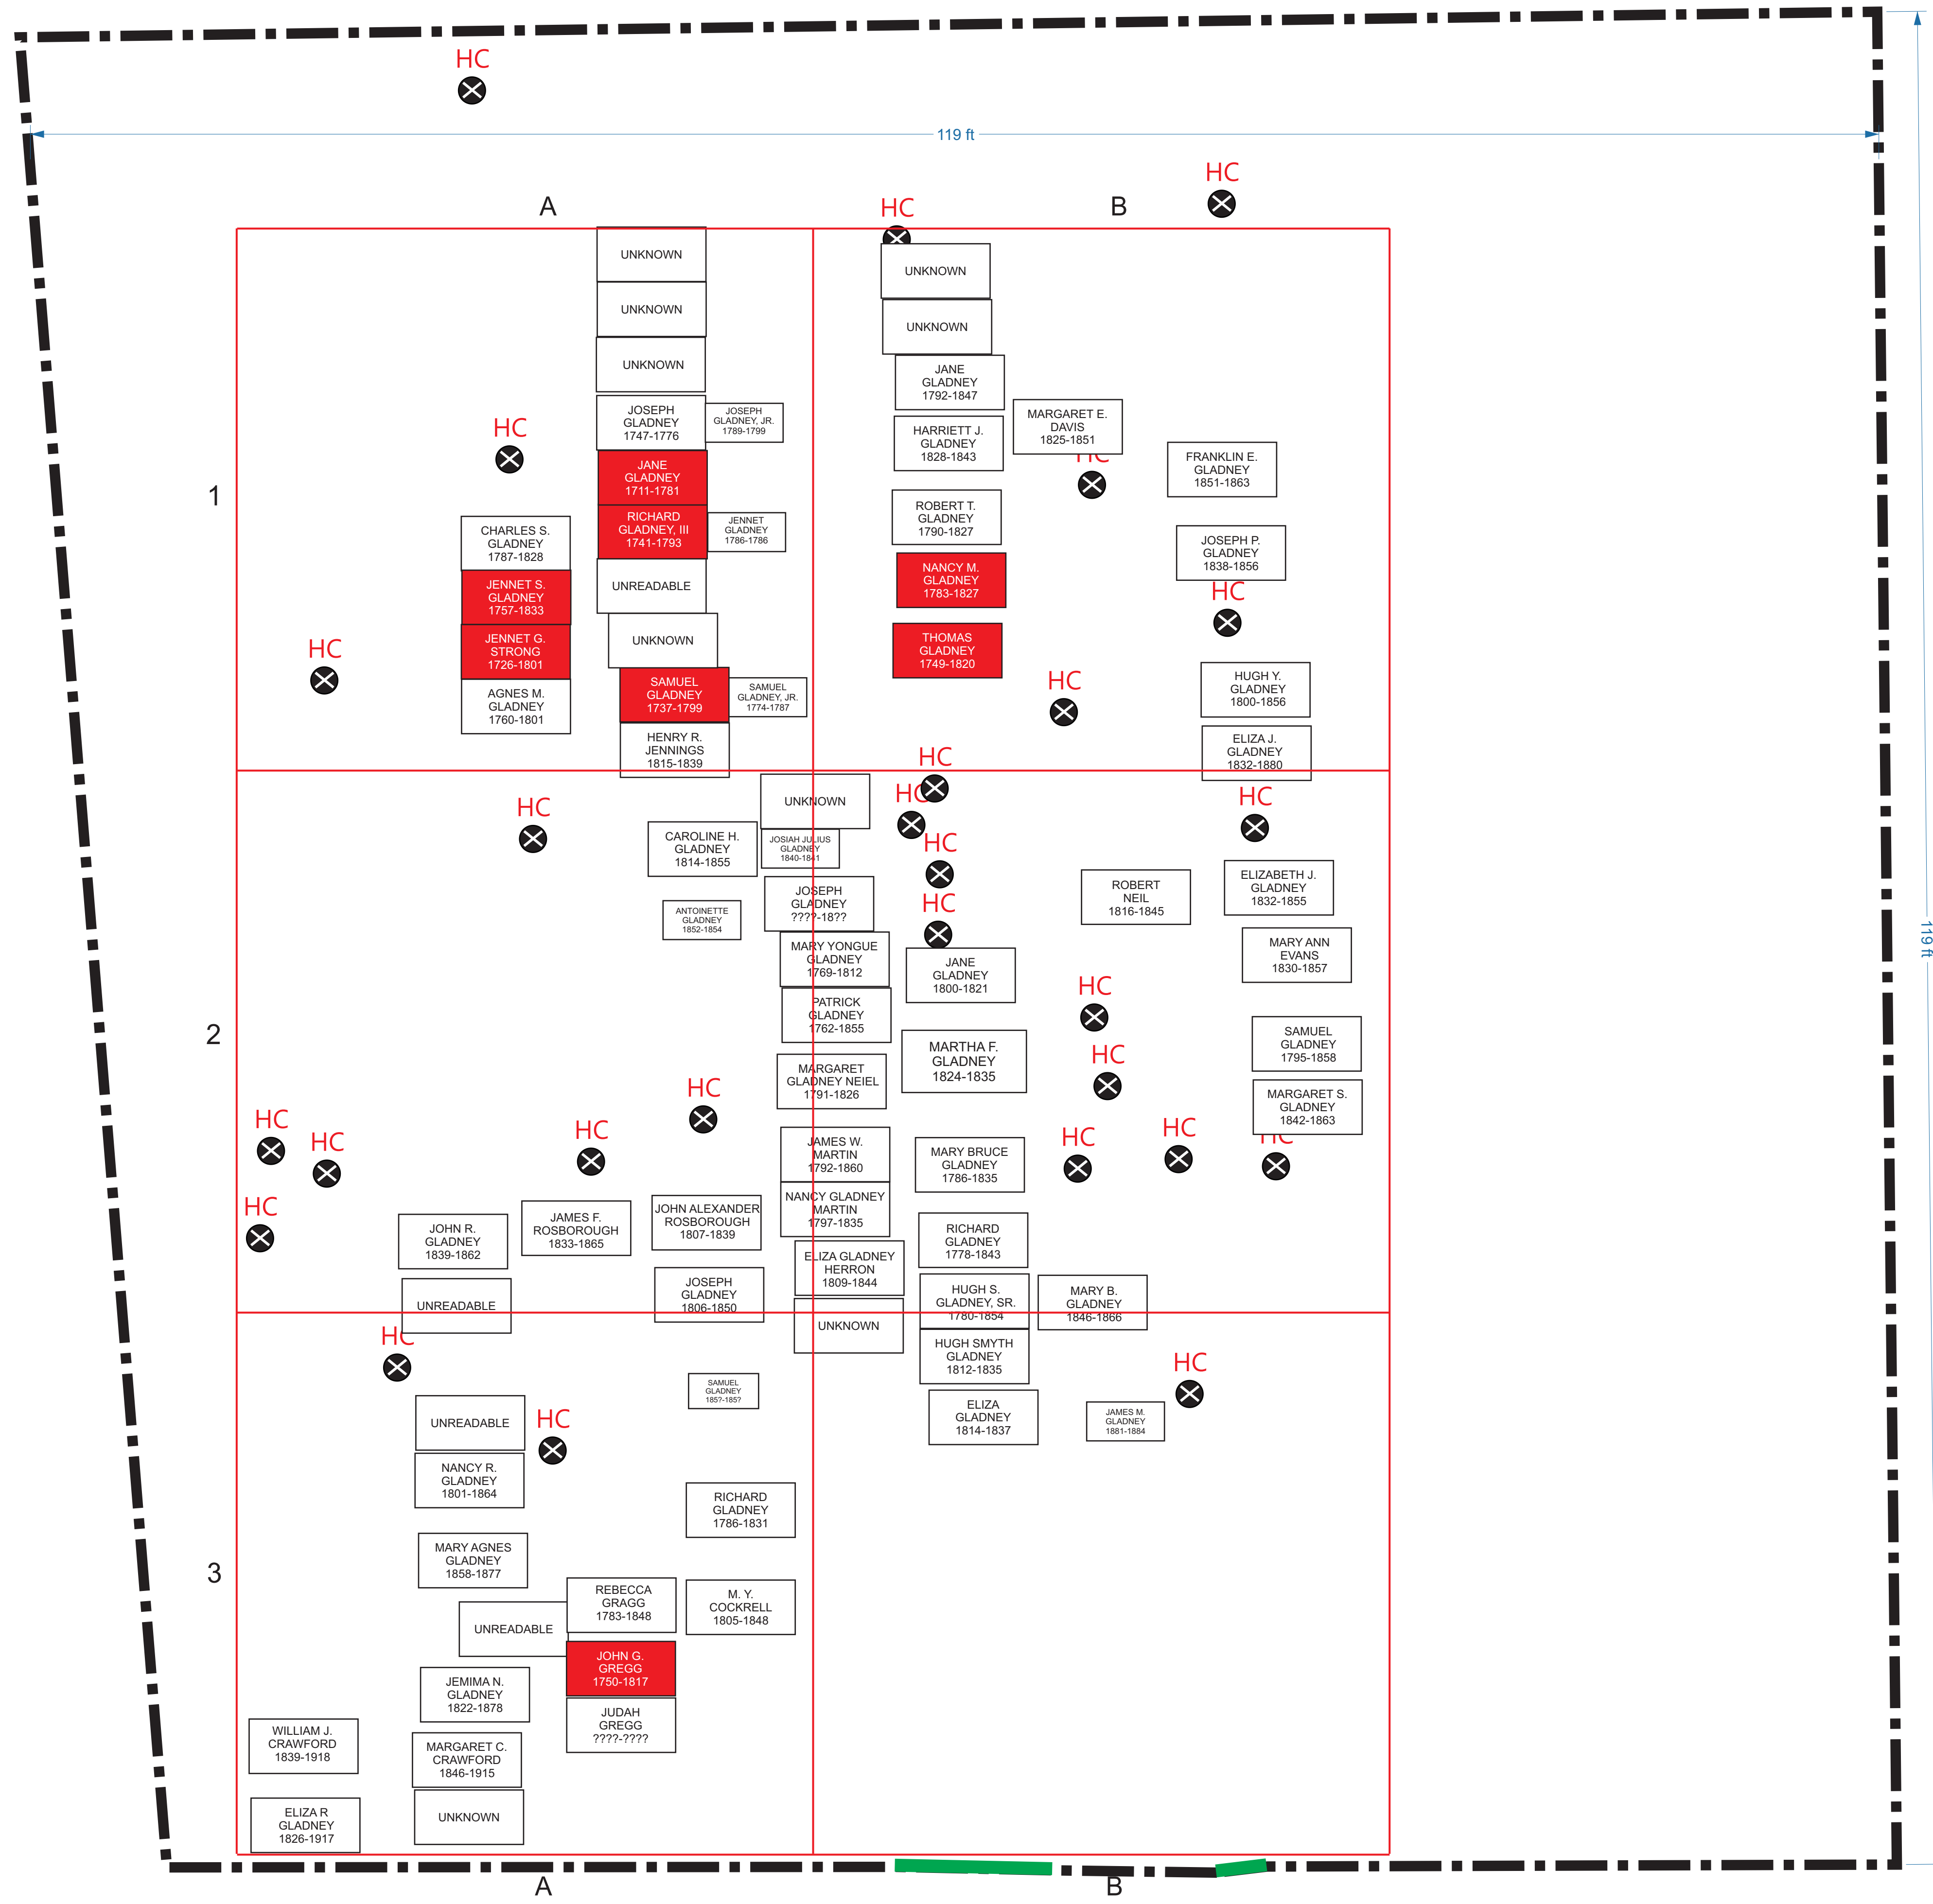

Gladney Cemetery				
CEMETERY ROSTER				
Winnsboro, South Carolina				
#	Name	Last	Years	GRID
1	M. Y.	COCKRELL	1805-1848	A3
2	MARGARET C.	CRAWFORD	1846-1915	A3
3	WILLIAM J.	CRAWFORD	1839-1918	A3
4	MARGARET E.	DAVIS	1825-1851	B1
5	MARY ANN	EVANS	1830-1857	B2
6	AGNES M.	GLADNEY	1760-1801	A1
7	ANTOINETTE	GLADNEY	1852-1854	A2
8	CAROLINE H.	GLADNEY	1814-1855	A2
9	CHARLES S.	GLADNEY	1787-1828	A1
10	ELIZA	GLADNEY	1814-1837	B3
11	ELIZA J.	GLADNEY	1832-1880	B1
12	ELIZA R.	GLADNEY	1826-1917	A3
13	ELIZABETH J.	GLADNEY	1832-1855	B2
14	FRANKLIN E.	GLADNEY	1851-1863	B1
15	HARRIETT J.	GLADNEY	1828-1843	B1
16	HUGH S.	GLADNEY, SR.	1780-1854	B2
17	HUGH S.	GLADNEY	1812-1835	B3
18	HUGH Y.	GLADNEY	1800-1856	B1
19	JAMES M.	GADNEY	1881-1884	B3
20	JANE	GLADNEY	1792-1847	B1
21	JANE	GLADNEY	1711-1781	A1
22	JANE	GLADNEY	1800-1821	B2
23	JEMIMA N.	GLADNEY	1822-1878	A3
24	JENNET	GLADNEY	1786-1786	A1
25	JENNET S.	GLADNEY	1757-1833	A1
26	JOHN R.	GLADNEY	1839-1862	A2
27	JOSEPH	GLADNEY	1806-1850	A2
28	JOSEPH	GLADNEY	1747-1776	A1
29	JOSEPH	GLADNEY	????-18??	A2
30	JOSEPH	GLADNEY JR.	1789-1799	A1
31	JOSEPH P.	GLADNEY	1838-1856	B1
32	JOSIAH JULIUS	GLADNEY	1840-1841	A2
33	MARGARET S.	GLADNEY	1842-1863	B2
34	MARTHA F.	GLADNEY	1824-1835	B2
35	MARY AGNES	GLADNEY	1858-1877	A3
36	MARY B.	GADNEY	1846-1866	B2
37	MARY BRUCE	GLADNEY	1786-1835	B2
38	MARY YONGUE	GLADNEY	1769-1812	B2
39	NANCY M.	GLADNEY	1783-1827	B1
40	NANCY R.	GLADNEY	1801-1864	A3
41	PATRICK	GLADNEY	1762-1855	B2
42	RICHARD	GLADNEY	1778-1843	B2
43	RICHARD	GLADNEY	1786-1831	A3
44	RICHARD	GLADNEY, III	1741-1793	A1
45	ROBERT T.	GLADNEY	1790-1827	B1
46	SAMUEL	GLADNEY	????-18??	A3
47	SAMUEL	GLADNEY	1795-1858	B2
48	SAMUEL	GLADNEY	1737-1799	A1
49	SAMUEL	GLADNEY, JR.	1774-1787	A1
50	THOMAS	GLADNEY	1749-1820	B1
51	REBECCA	GRAGG	1783-1848	A3
52	JOHN G.	GREGG	1750-1817	A3
53	JUDAH	GREGG	????-????	A3
54	ELIZA GLADNEY	HERRON	1809-1844	B2
55	HENRY R.	JENNINGS	1815-1839	A1
56	JAMES W.	MARTIN	1792-1860	B2

GLADNEY CEMETERY

CEMETERY - GRID VIEW

Summer 2017

LEGEND

- Gate
- Fencing
- Revolutionary War
- Ground Penetrating Radar Discovery

EXISTING GRAVE DIMENSIONING TYPICAL FOR CEMETERY

Gladney Family Cemetery

Winnsboro, South Carolina

NOTE: The scale, utility location and measurements shown are for general reference use only. This is not a site surveyed document.

Scale 1" = 6'
Sheet 2 of 2